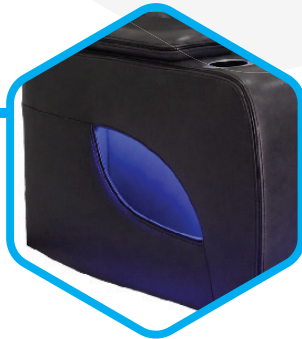

WITH LED-ILLUMINATED
SIDE STORAGE POCKETS